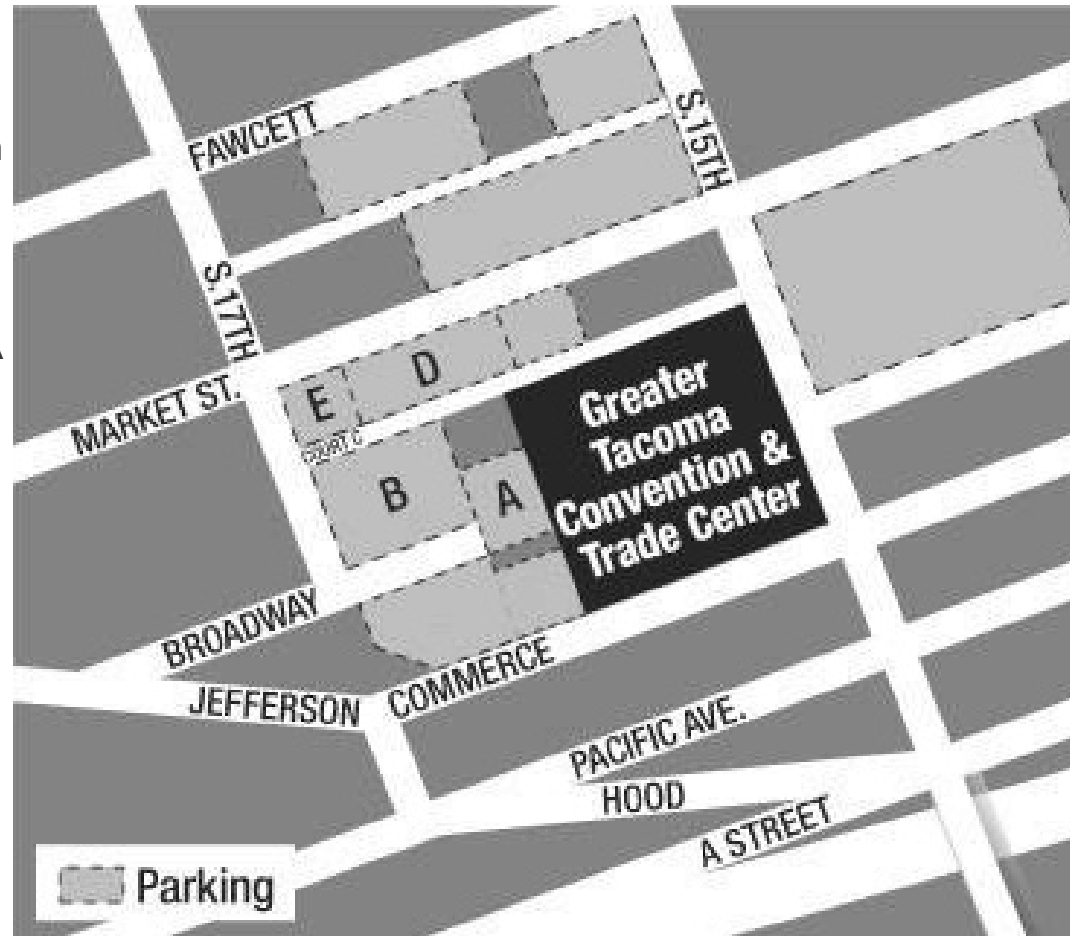

GTCTC Parking Lot Map

Parking Directions:

From I-5 South/Northbound:

1. At exit 133 (City Center Exit) turn RIGHT onto the ramp towards I-705/ City Center.
2. Keep LEFT to stay on ramp towards I-705/ City Center.
3. Turn LEFT onto ramp towards “A Street/ City Center”.
4. Keep LEFT to stay on ramp towards S. 15th St./Pacific Ave.
5. Follow S. 15th Street two blocks, the GTCTC will be on your left at 1500 Broadway.
6. To access onsite parking, Continue up S. 15th Street and turn LEFT on Market Street.
7. Turn LEFT again on S. 17th Street to access Parking Lots *A, B, D & E.

Parking lot A, in the garage, is VAN ACCESSIBLE

PARKING RATES

(subject to change at any time)

\$5.00 0-4 Hours

\$10.00....4 + Hours/ All Day

gtctc.org 253.830.6601

Greater

**Tacoma Convention
& Trade Center**