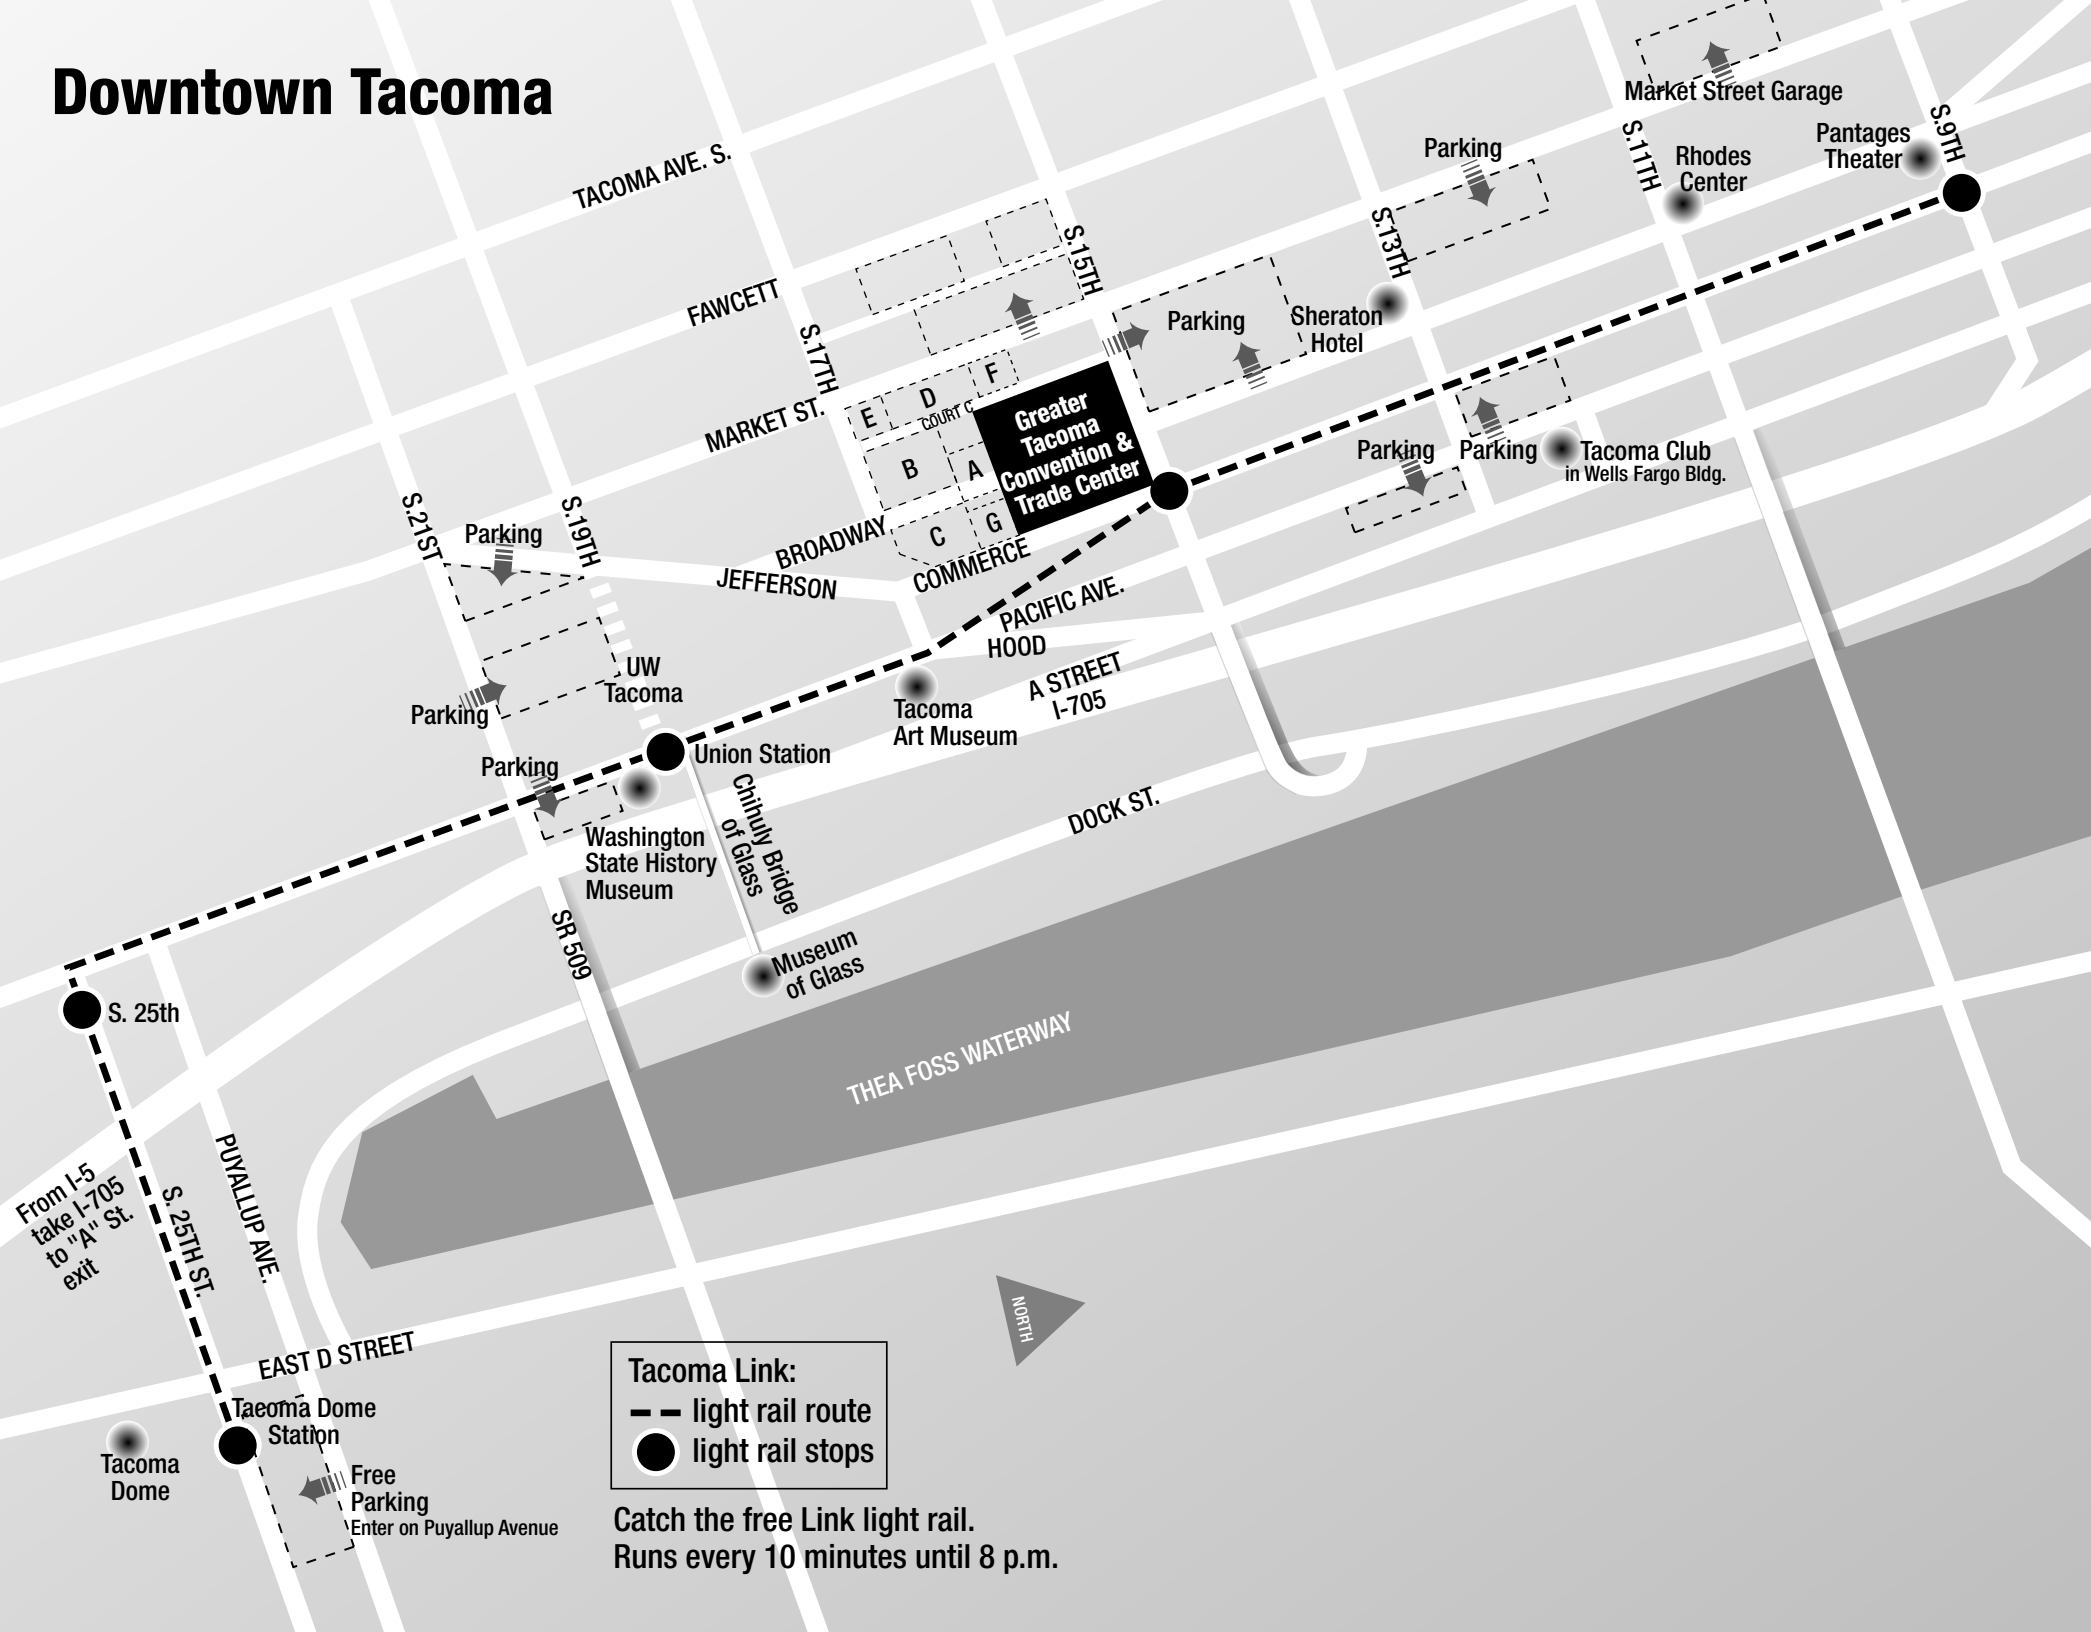

# Downtown Tacoma

**Tacoma Link:**  
- - light rail route  
● light rail stops

Catch the free Link light rail.  
Runs every 10 minutes until 8 p.m.

From I-5  
take I-705  
to "A" St.  
exit

Free Parking  
Enter on Puyallup Avenue